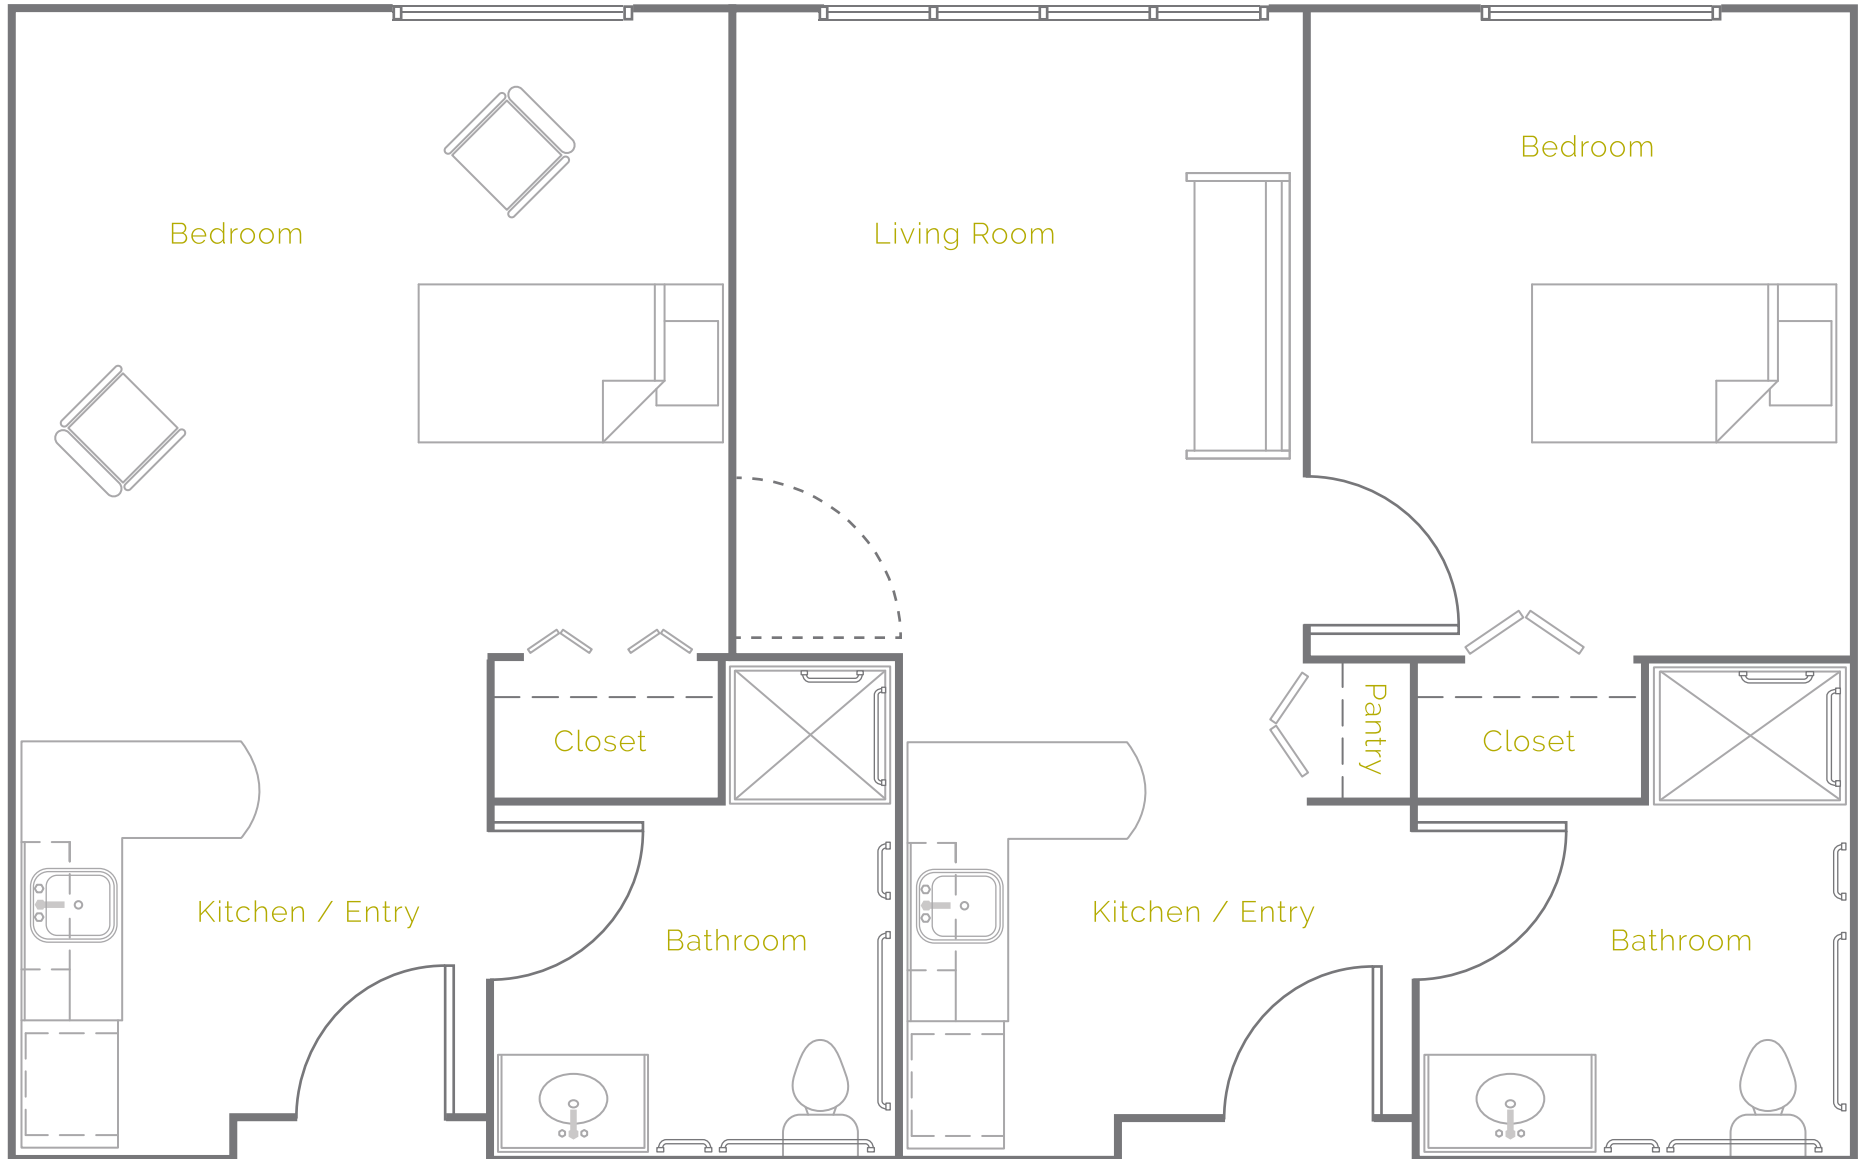

STUDIO
347 SF

1 BEDROOM
517 SF

Assisted Living 1 Bedroom/Studio
"Friendship Suite"

864 SF